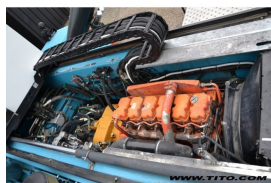

Date Listed	17 Apr 2020
Reference	90022
Machine Hours	10500
Power Type	Diesel
Lift Capacity	45,000 kg(99,207 lb)

ADDITIONAL INFORMATION

offer Type: Used

BETTER, SMARTER, MORE FOCUSED, EASY AS.

- Machinery-onQ is an international platform for the sale and acquisition of both new & used mobile machinery.
- The platform features forklifts, warehouse equipment, container handlers, log handlers,